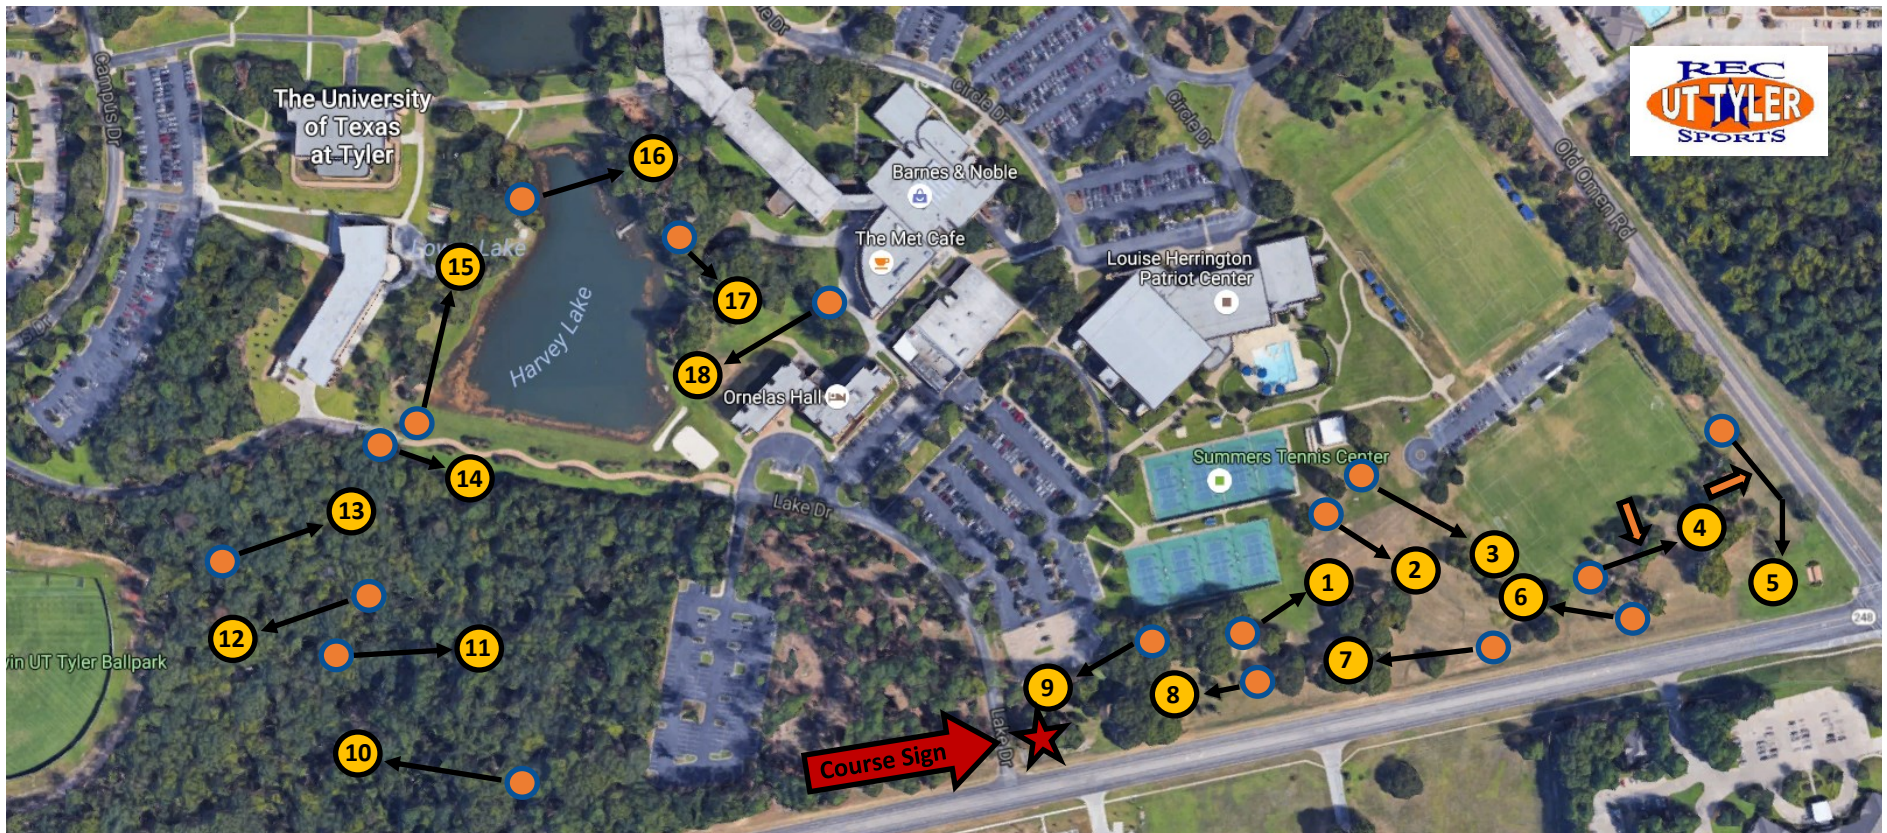

STUDENT GOVERNMENT ASSOCIATION DISC GOLF COURSE

Please report any unsafe course conditions to 903.565.5602 or hpc@uttyler.edu

Please do not leave trash, vandalize tee markers or baskets, and be courteous to all other trail users

Keep pets on leashes no longer than 6 ft