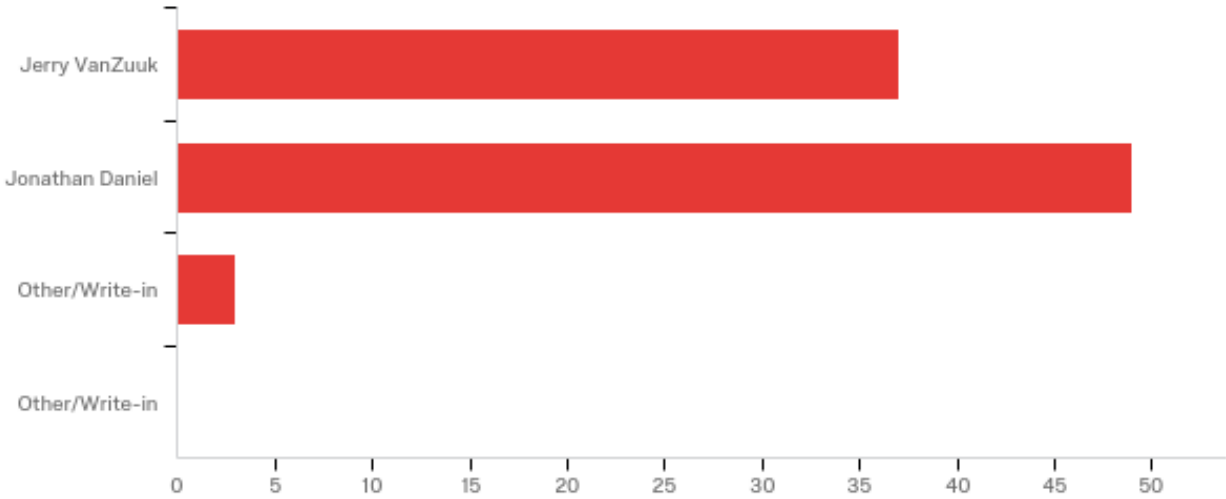

Jose Poo

Jenkins

Daniel juren

The turtle

Lucas the Husky

Gabriel Hidalgo

Gabriel Hidalgo

Select up to two (2) candidates to represent University Pines residents in the Student Government Association at the University of Texas at Tyler.