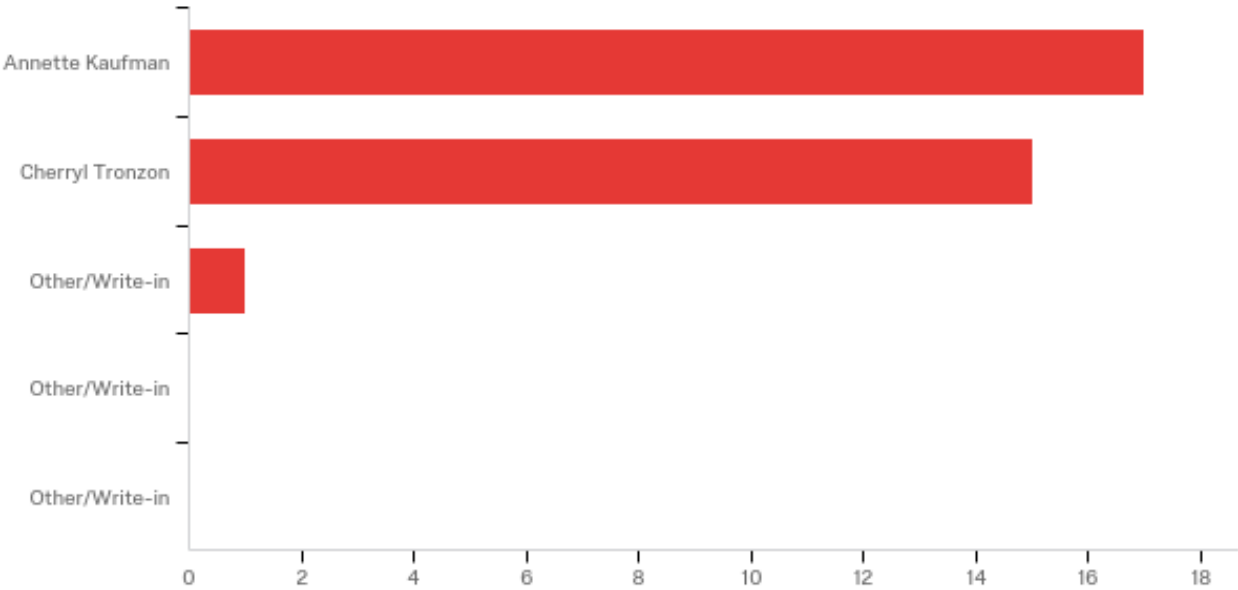

Other/Write-in

Other/Write-in - Text

Pablo Gomez

Oscar Ferrero

Pablo Gomez

Select up to three (3) candidates to represent the Ben and Maytee Fisch College of Pharmacy in the Student Government Association at the University of Texas at Tyler.