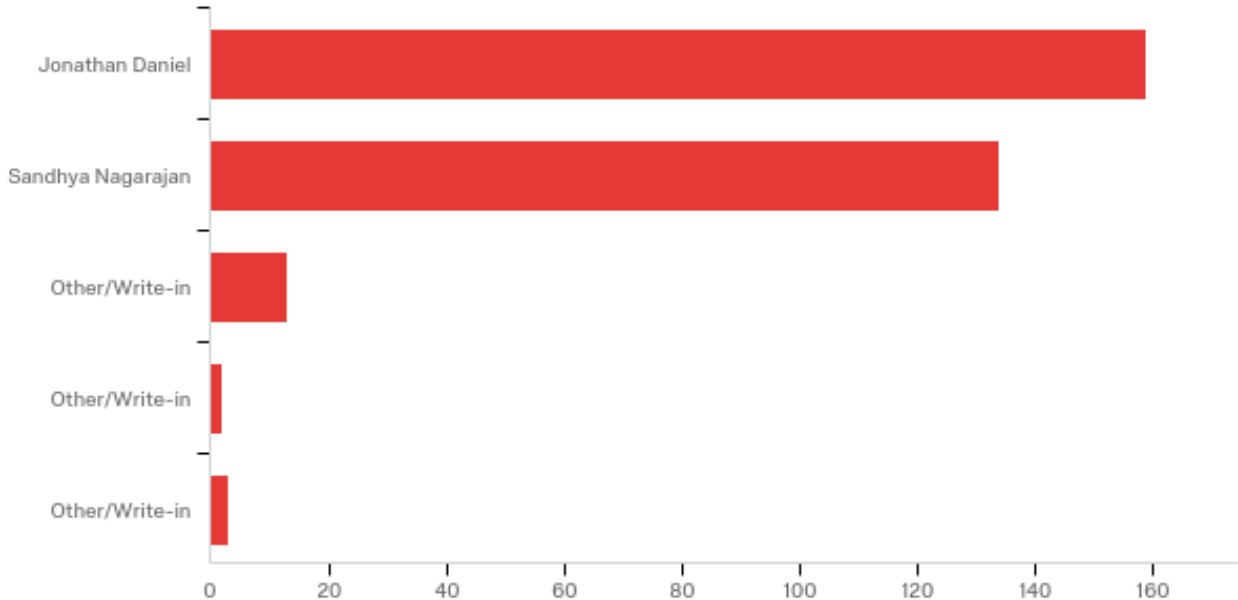

Select up to three (3) candidates to represent the College of Nursing and Health Sciences in the Student Government Association at the University of Texas at Tyler.

#	Answer	%	Count
1	Jonathan Daniel	51.13%	159
2	Sandhya Nagarajan	43.09%	134
3	Other/Write-in	4.18%	13
4	Other/Write-in	0.64%	2
5	Other/Write-in	0.96%	3
	Total	100%	311

Other/Write-in

1. Other/Write-in - Text
2. ---
3. Jacob King
4. ---
5. Harambe
6. ---
7. Abbey McDaniel
8. ---
9. Nicole Garcia