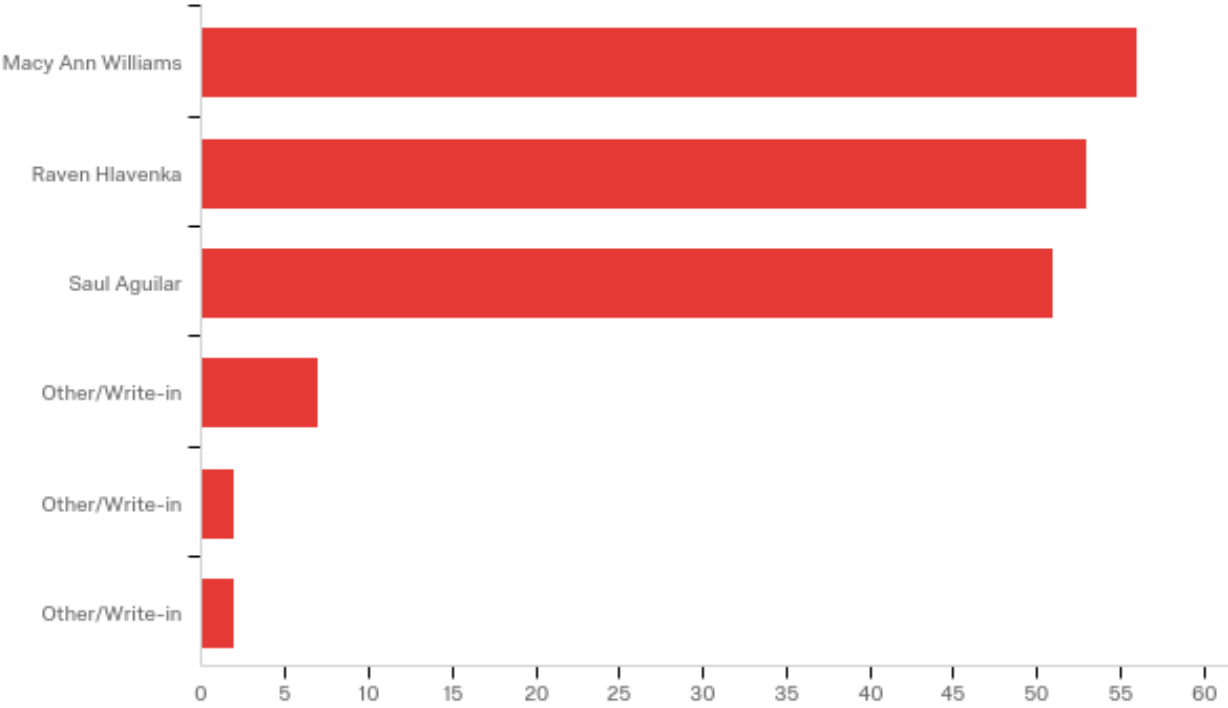

Babe Ruth

Ralph Nader

Other/Write-in

Other/Write-in - Text

Al Gore

Clint Eastwood

Select up to three (3) candidates to represent the College of Education and Psychology in the Student Government Association at the University of Texas at Tyler.