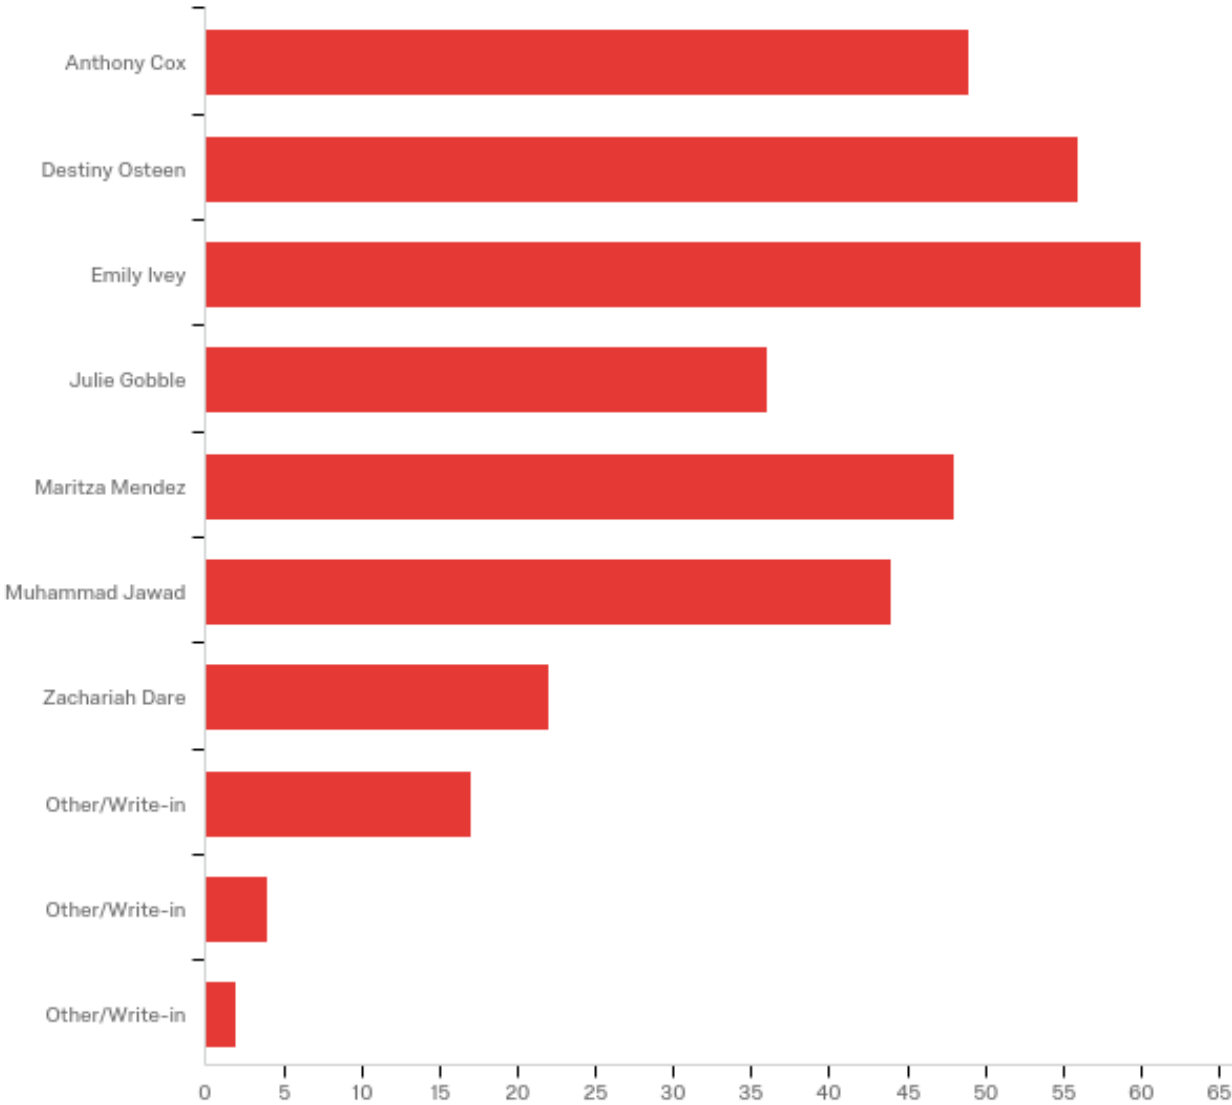

Select up to three (3) candidates to represent the College of Arts and Sciences in the Student Government Association at the University of Texas at Tyler.

#	Answer	%	Count
1	Anthony Cox	14.50%	49
2	Destiny Osteen	16.57%	56
3	Emily Ivey	17.75%	60
4	Julie Gobble	10.65%	36
5	Maritza Mendez	14.20%	48
6	Muhammad Jawad	13.02%	44
7	Zachariah Dare	6.51%	22