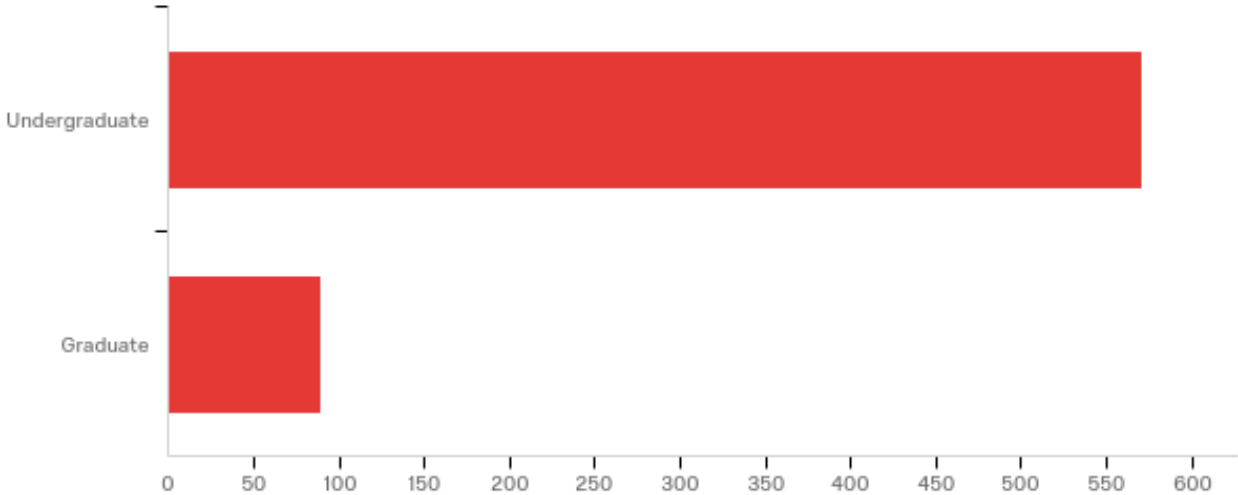

Select the enrollment status that applies to you.

#	Answer	%	Count
1	Undergraduate	86.52%	571
2	Graduate	13.48%	89
	Total	100%	660