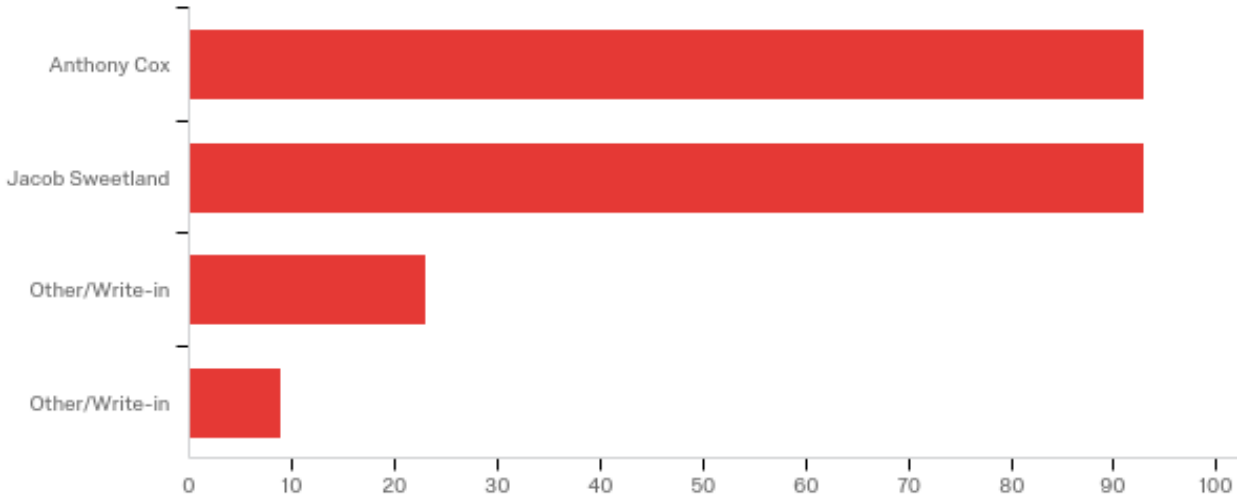

Select up to two (2) candidates to represent Eagle's Landing residents in the Student Government Association at the University of Texas at Tyler.

#	Answer	%	Count
1	Anthony Cox	42.66%	93
2	Jacob Sweetland	42.66%	93
3	Other/Write-in	10.55%	23
4	Other/Write-in	4.13%	9
	Total	100%	218

Other/Write-in

Other/Write-in - Text

- _____
- turtle
- _____
- Lucas "the huskey"
- _____
- Ralph Sanford Cunningham
- _____
- Lucas "the husky"
- _____
- Christopher Stamm
- _____
- Joey Petrich
- _____
- Leroy