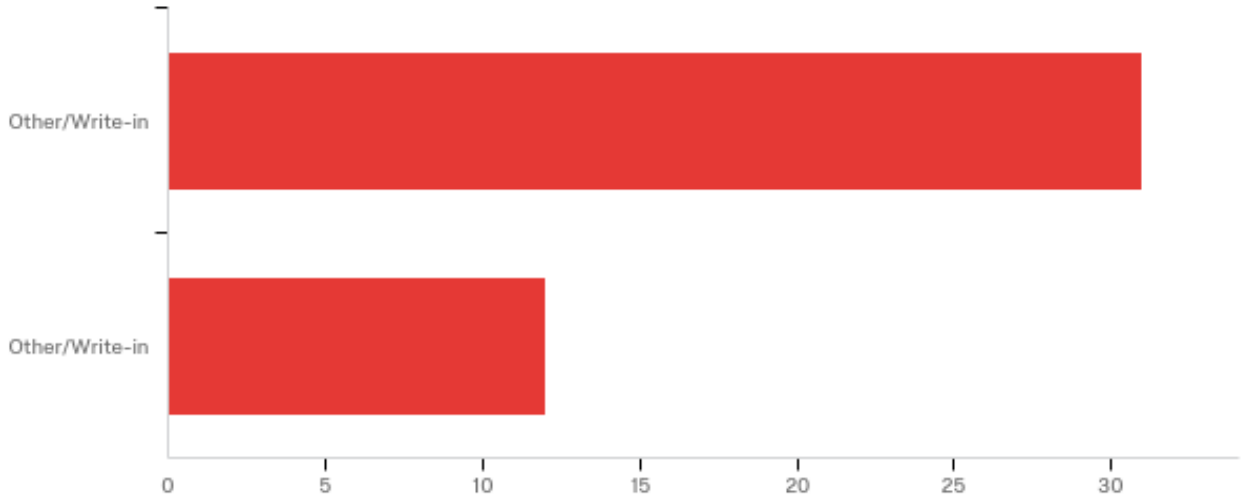

Sarah Noblitt

Dominique Brown

Select up to two (2) candidates to represent Patriot Village residents in the Student Government Association at the University of Texas at Tyler.

#	Answer	%	Count
1	Other/Write-in	72.09%	31
2	Other/Write-in	27.91%	12
	Total	100%	43