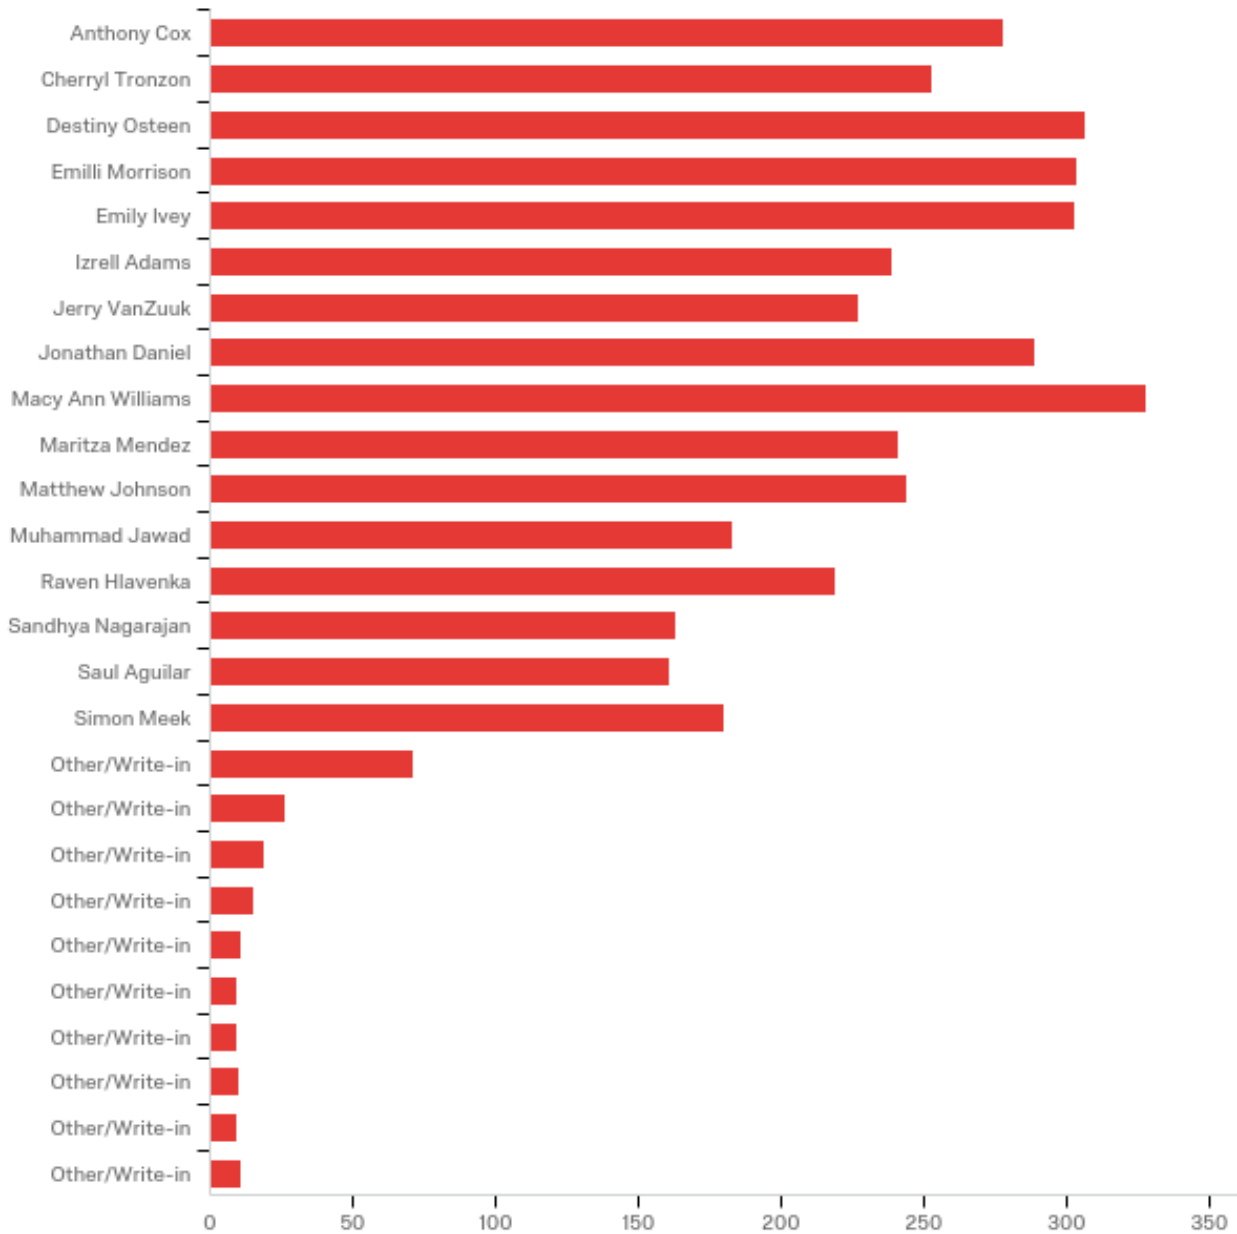

#	Answer	%	Count
1	Anthony Cox	6.77%	278
2	Cherryl Tronzon	6.16%	253
3	Destiny Osteen	7.47%	307
4	Emilli Morrison	7.40%	304

5	Emily Ivey	7.37%	303
6	Izrell Adams	5.82%	239
7	Jerry VanZuuk	5.52%	227
8	Jonathan Daniel	7.03%	289
9	Macy Ann Williams	7.98%	328
10	Maritza Mendez	5.87%	241
11	Matthew Johnson	5.94%	244
12	Muhammad Jawad	4.45%	183
13	Raven Hlavenka	5.33%	219
14	Sandhya Nagarajan	3.97%	163
15	Saul Aguilar	3.92%	161
16	Simon Meek	4.38%	180
17	Other/Write-in	1.73%	71
18	Other/Write-in	0.63%	26
19	Other/Write-in	0.46%	19
20	Other/Write-in	0.37%	15
21	Other/Write-in	0.27%	11
22	Other/Write-in	0.22%	9
23	Other/Write-in	0.22%	9
24	Other/Write-in	0.24%	10
25	Other/Write-in	0.22%	9
26	Other/Write-in	0.27%	11
	Total	100%	4109