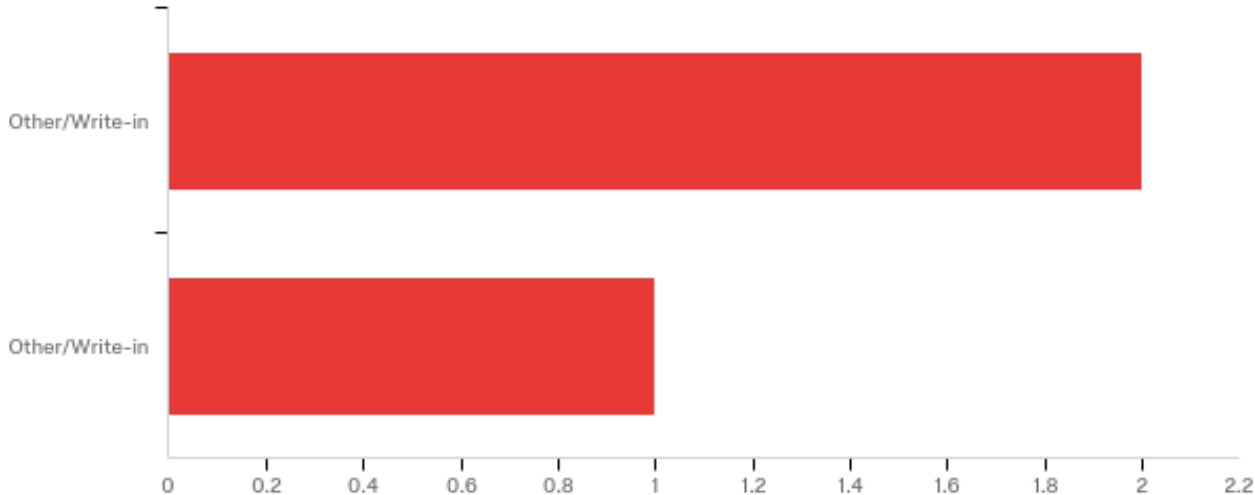

- Samuel Nemati

Select up to two (2) candidates to represent the Palestine campus in the Student Government Association at the University of Texas at Tyler.

#	Answer	%	Count
1	Other/Write-in	66.67%	2
2	Other/Write-in	33.33%	1
	Total	100%	3