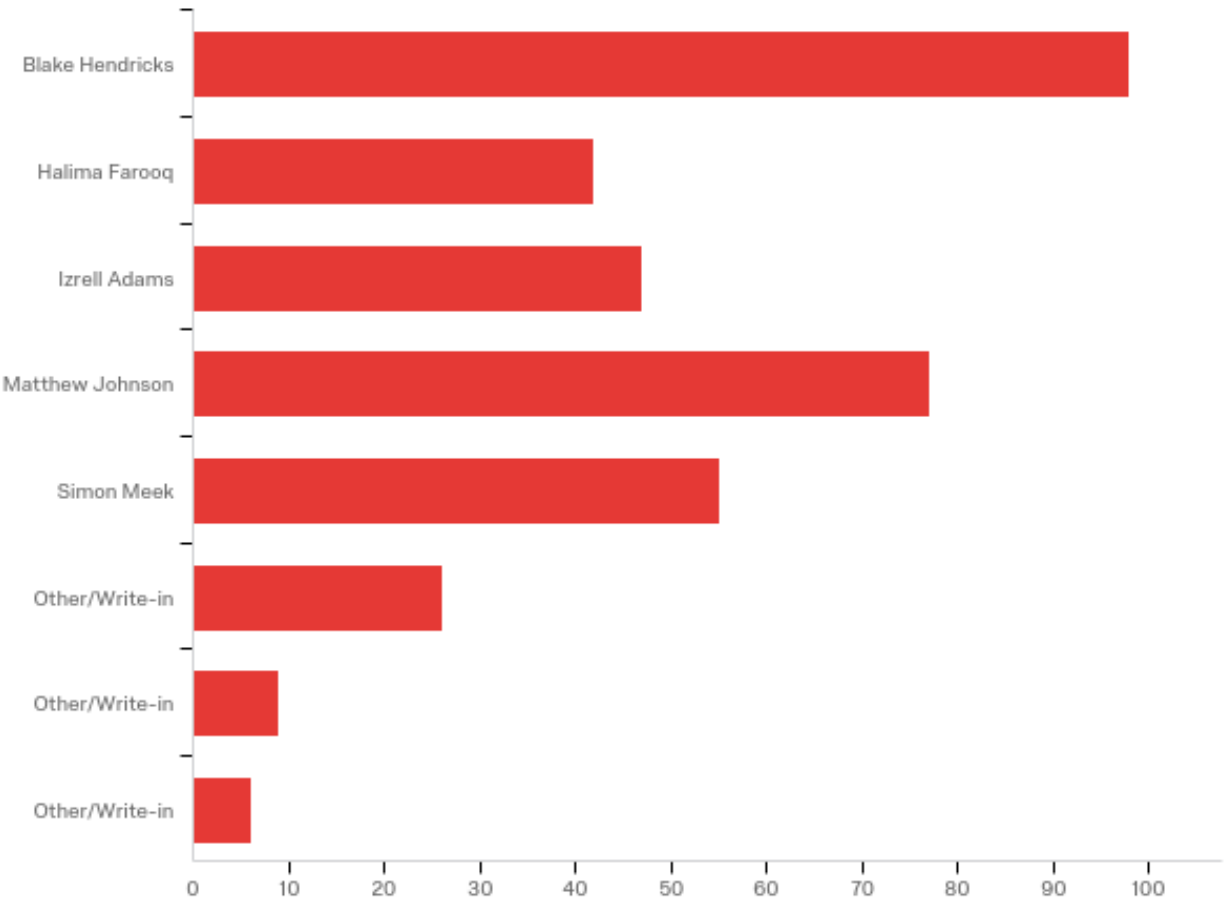

Select up to three (3) candidates to represent the Soules College of Business in the Student Government Association at the University of Texas at Tyler.

#	Answer	%	Count
1	Blake Hendricks	27.22%	98
2	Halima Farooq	11.67%	42
3	Izrell Adams	13.06%	47
4	Matthew Johnson	21.39%	77
5	Simon Meek	15.28%	55
6	Other/Write-in	7.22%	26
7	Other/Write-in	2.50%	9
8	Other/Write-in	1.67%	6
	Total	100%	360