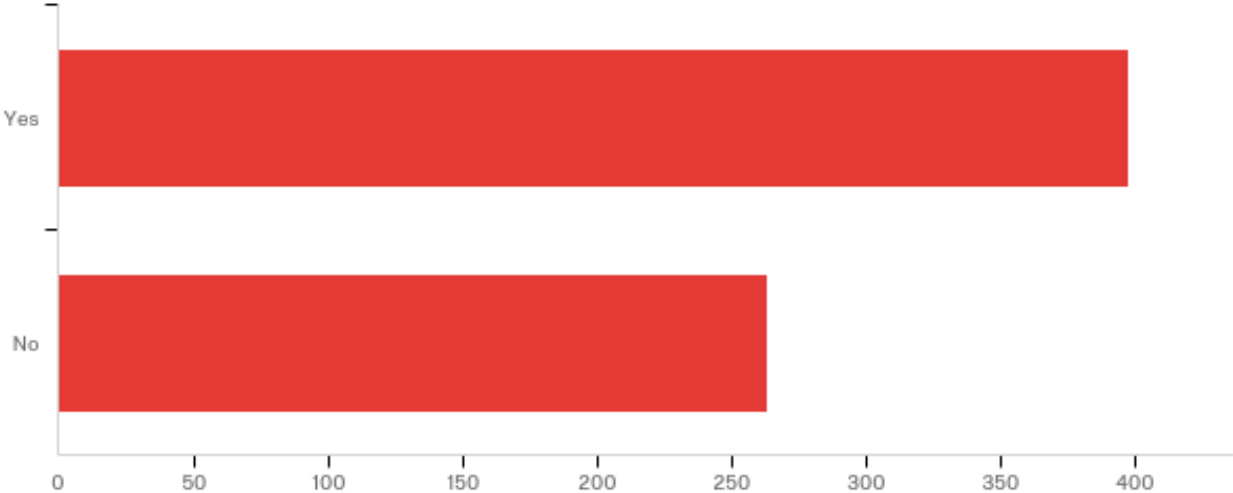

Below are the results to the Spring 2018 Election. All candidates have not been notified. Final placement will be announced Fall 2018.

Student Government Association

Spring 2018 Senator Election

Do you support the increase of the UT Tyler athletic fee? The proposed fee would increase by \$2 per semester credit hour (from \$12 to \$14) next year, capped at \$210 per semester and another \$2 per semester credit hour (from \$14 to \$16) the following year, capped at \$240 per semester. This fee helps support UT Tyler's NCAA intercollegiate athletics and provides all students with more engagement opportunities.