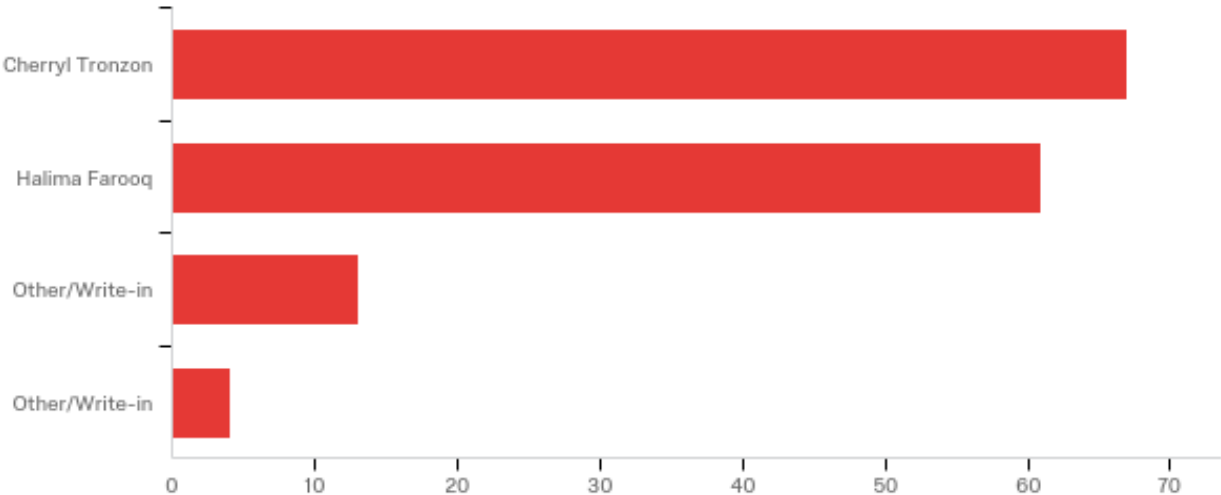

Select up to two (2) candidates to represent the Graduate Class in the Student Government Association at the University of Texas at Tyler.

#	Answer	%	Count
1	Cheryl Tronzon	46.21%	67
2	Halima Farooq	42.07%	61
3	Other/Write-in	8.97%	13
4	Other/Write-in	2.76%	4
	Total	100%	145

Other/Write-in

Other/Write-in - Text

- Annette Kaufman

- no vote

- N/A

- Tony Xero Sanchez

- abstain

- N/A

- Asa Linson