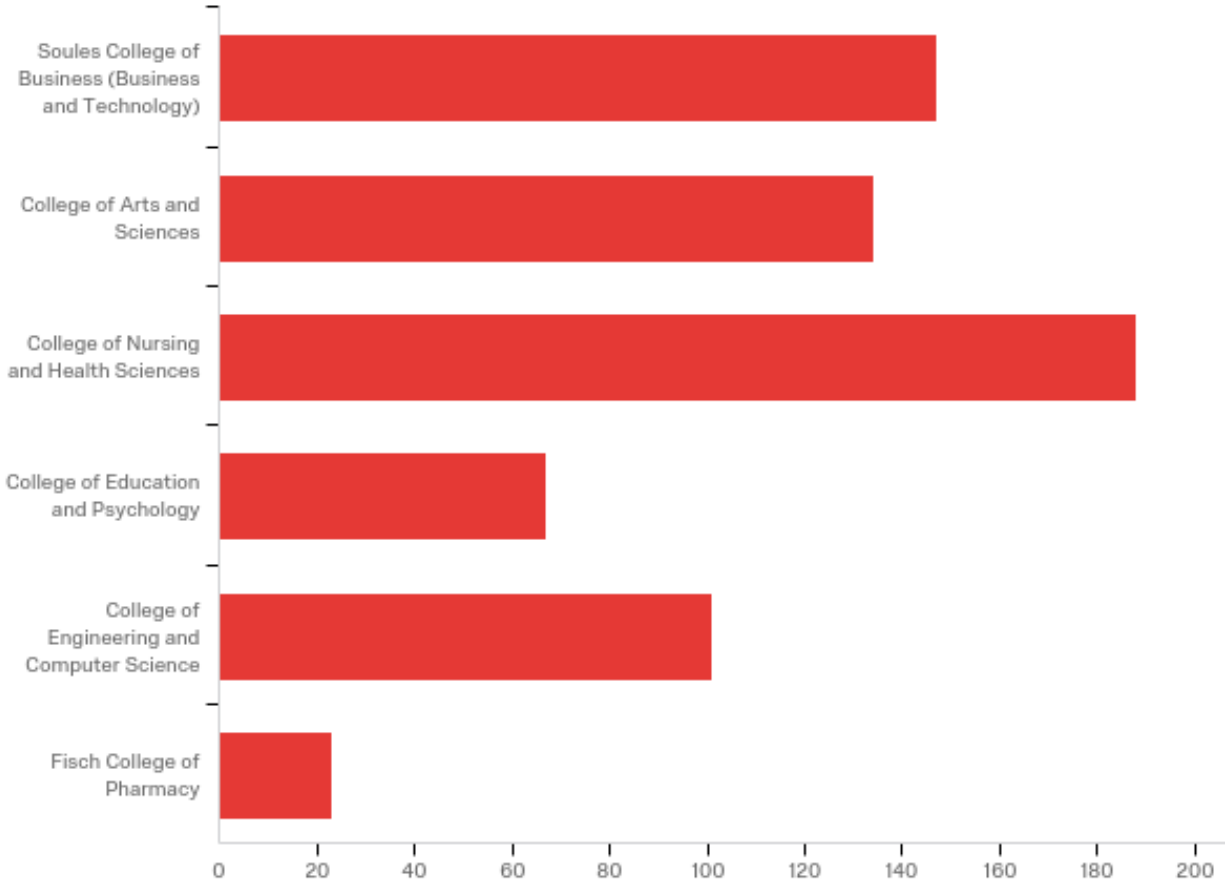

N/A

Sunitha Ravichandran

Select one (1) University of Texas at Tyler college that your major falls under.

#	Answer	%	Count
1	Soules College of Business (Business and Technology)	22.27%	147
2	College of Arts and Sciences	20.30%	134
3	College of Nursing and Health Sciences	28.48%	188
4	College of Education and Psychology	10.15%	67
5	College of Engineering and Computer Science	15.30%	101
6	Fisch College of Pharmacy	3.48%	23
	Total	100%	660