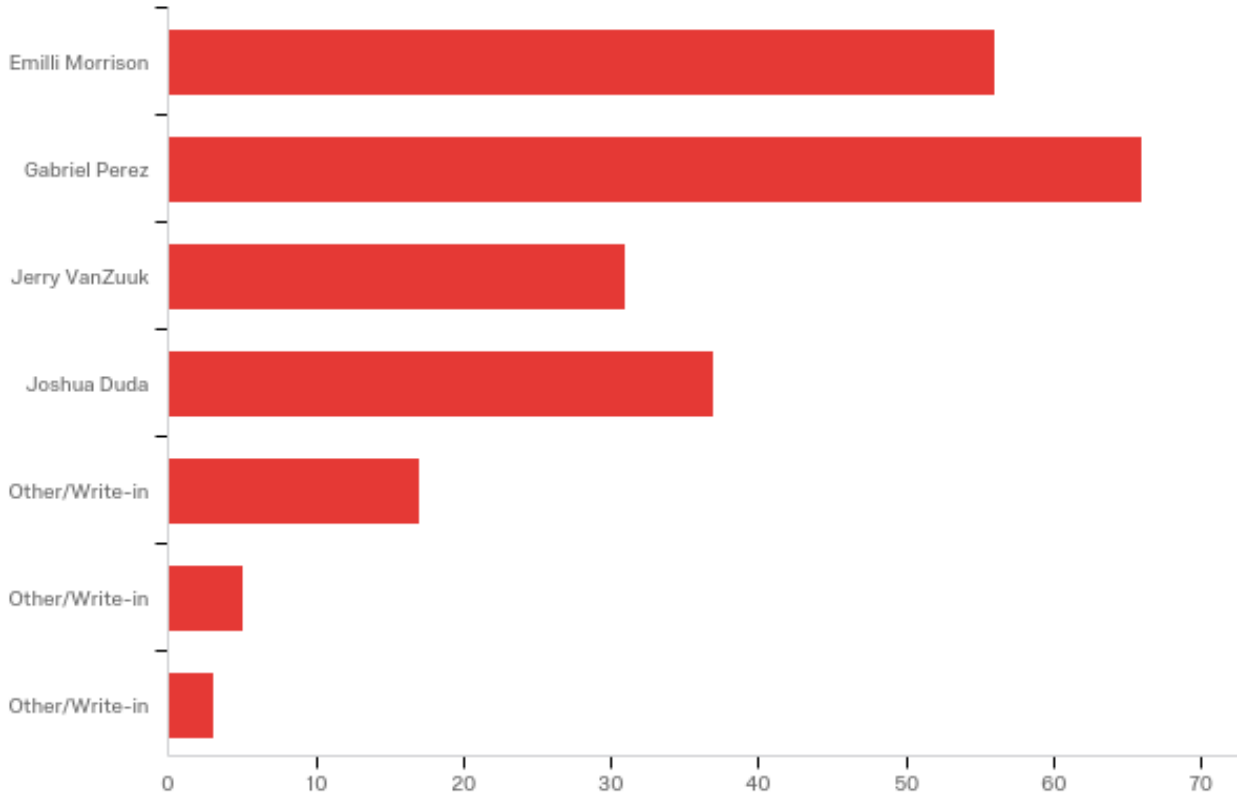

#	Answer	%	Count
1	Emilli Morrison	26.05%	56
2	Gabriel Perez	30.70%	66
3	Jerry VanZuuk	14.42%	31
4	Joshua Duda	17.21%	37
5	Other/Write-in	7.91%	17
6	Other/Write-in	2.33%	5
7	Other/Write-in	1.40%	3
	Total	100%	215