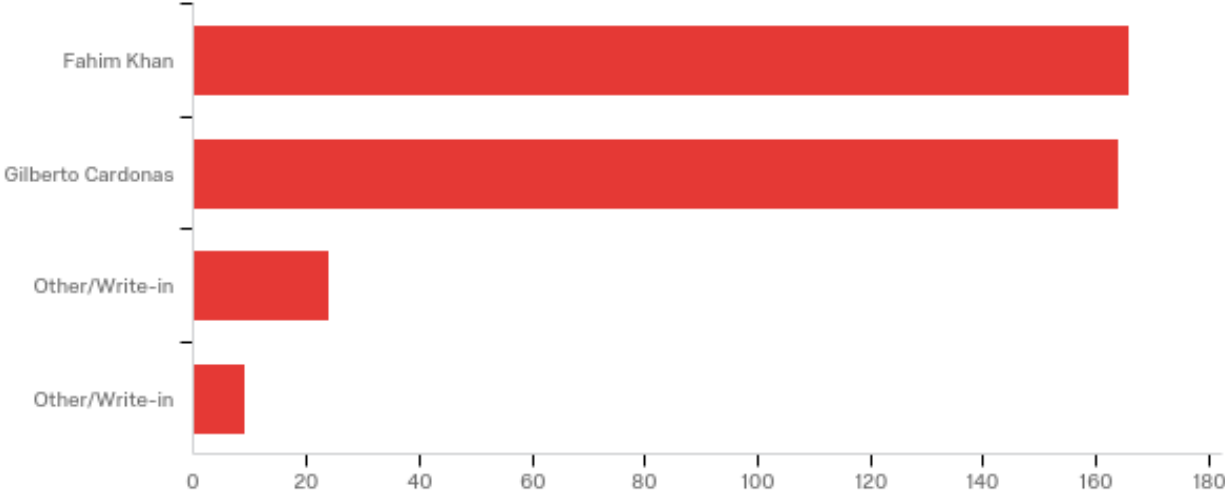

#	Answer	%	Count
4	Fahim Khan	45.73%	166
1	Gilberto Cardonas	45.18%	164
2	Other/Write-in	6.61%	24
3	Other/Write-in	2.48%	9
	Total	100%	363

Other/Write-in

- Other/Write-in - Text
-
- Dekeistan Mosley

 - Doug Luman