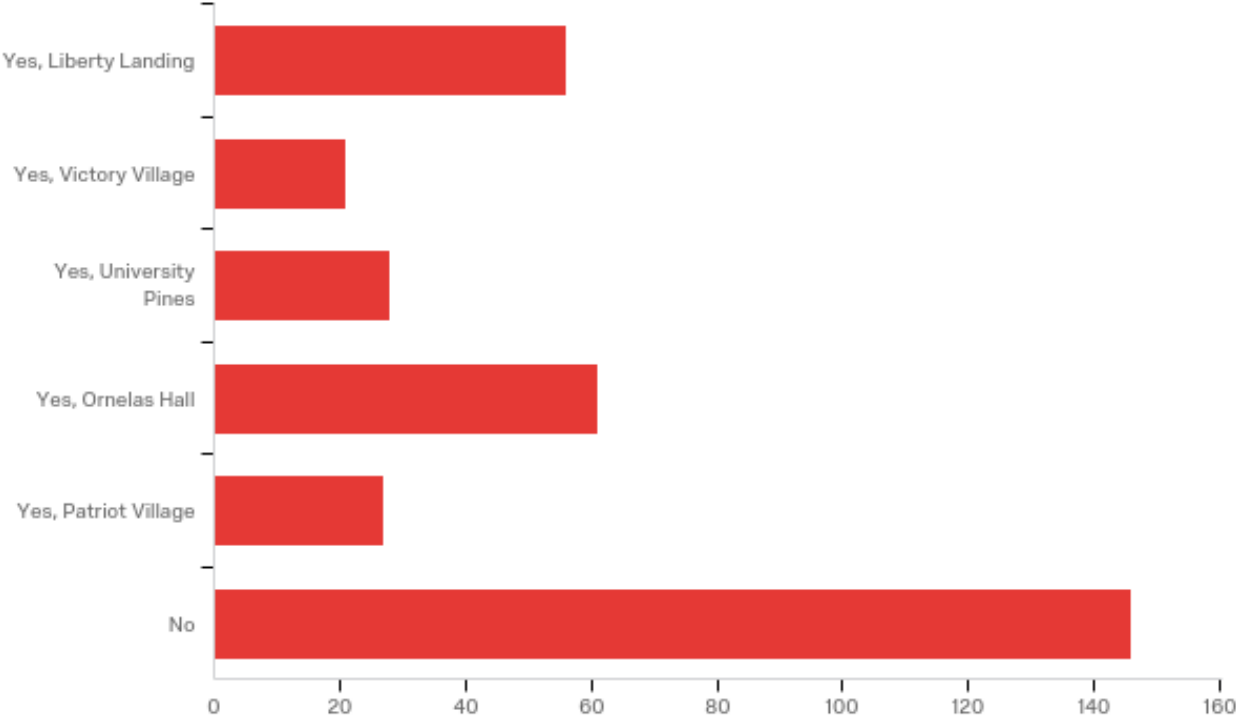

Do you live on campus? If so, select the residence hall/apartment complex you currently live in.

#	Answer	%	Count
1	Yes, Liberty Landing	16.52%	56
6	Yes, Victory Village	6.19%	21
2	Yes, University Pines	8.26%	28
3	Yes, Ornelas Hall	17.99%	61
4	Yes, Patriot Village	7.96%	27
5	No	43.07%	146
	Total	100%	339