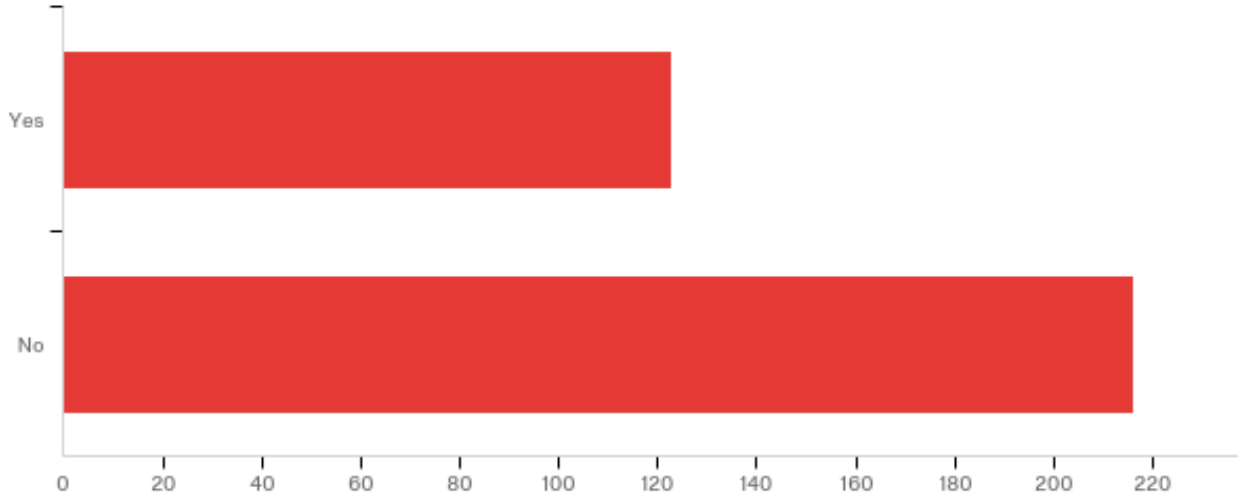

Are you classified as a freshman as of Fall 2018?

#	Answer	%	Count
1	Yes	36.28%	123
2	No	63.72%	216
	Total	100%	339