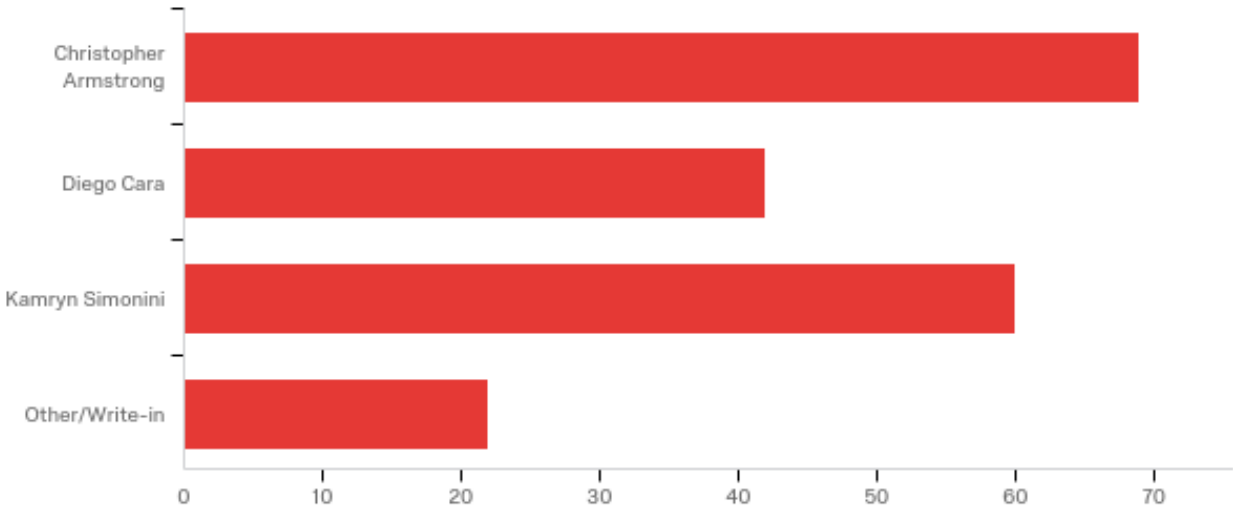

#	Answer	%	Count
5	Christopher Armstrong	35.75%	69
4	Diego Cara	21.76%	42
2	Kamryn Simonini	31.09%	60
1	Other/Write-in	11.40%	22
	Total	100%	193

Other/Write-in

Other/Write-in - Text

Uthman Badura

Brealynn Seely