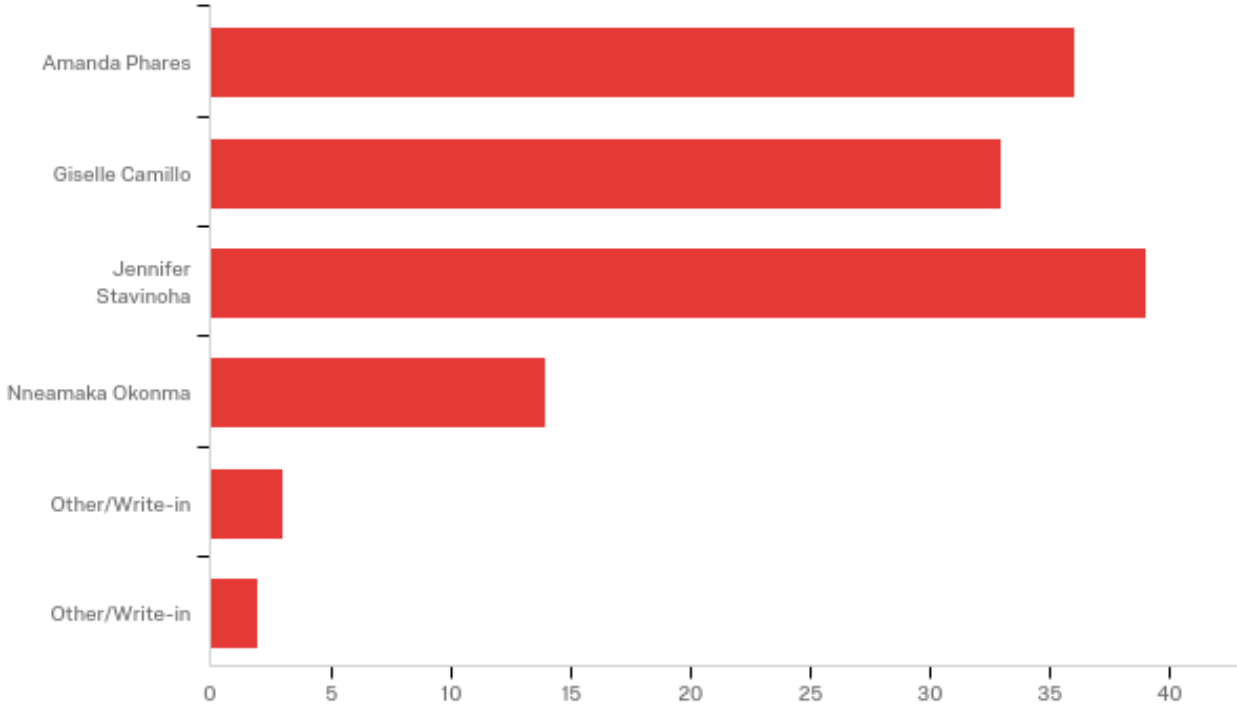

Select up to two (2) candidates to represent University Pines residents in the Student Government Association at the University of Texas at Tyler.

#	Answer	%	Count
5	Amanda Phares	28.35%	36
6	Giselle Camillo	25.98%	33
1	Jennifer Stavinoha	30.71%	39
2	Nneamaka Okonma	11.02%	14
3	Other/Write-in	2.36%	3
4	Other/Write-in	1.57%	2
	Total	100%	127

Other/Write-in

Other/Write-in - Text

Save Swoop