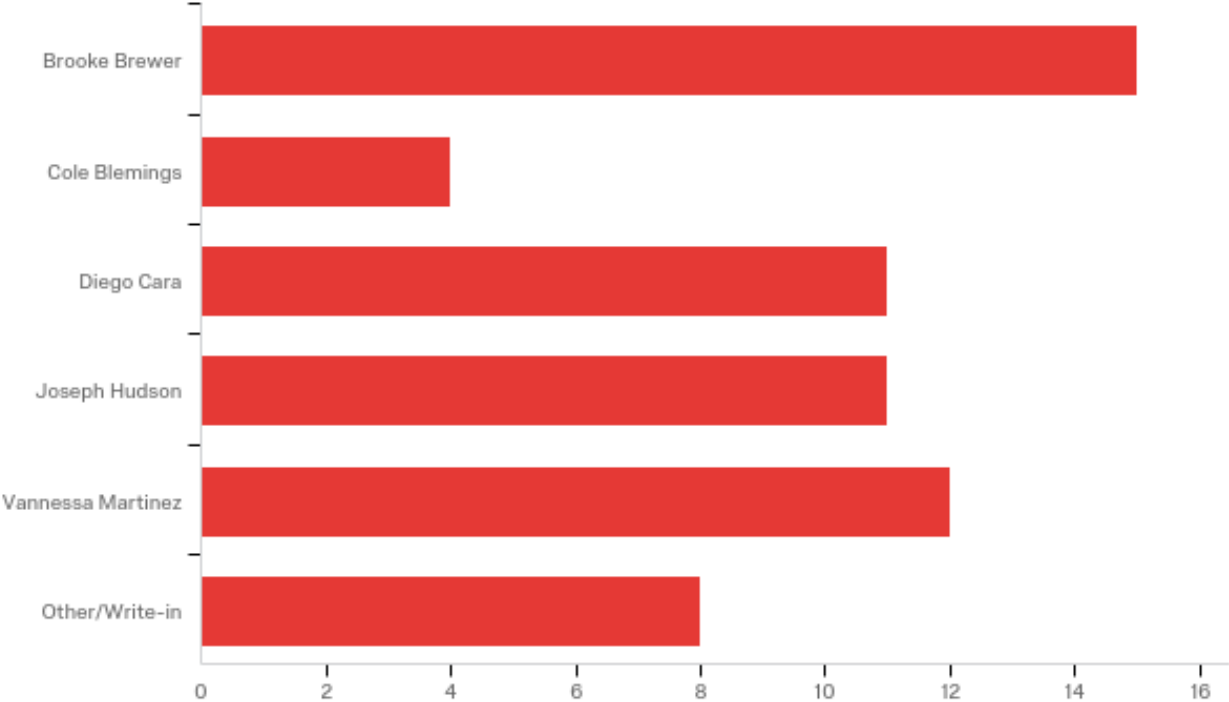

Select up to one (1) candidates to represent Ornelas Hall residents in the Student Government Association at the University of Texas at Tyler.

#	Answer	%	Count
4	Brooke Brewer	24.59%	15
5	Cole Blemings	6.56%	4
7	Diego Cara	18.03%	11
1	Joseph Hudson	18.03%	11
6	Vannessa Martinez	19.67%	12
2	Other/Write-in	13.11%	8
	Total	100%	61

Other/Write-in

Other/Write-in - Text

Mac Miller