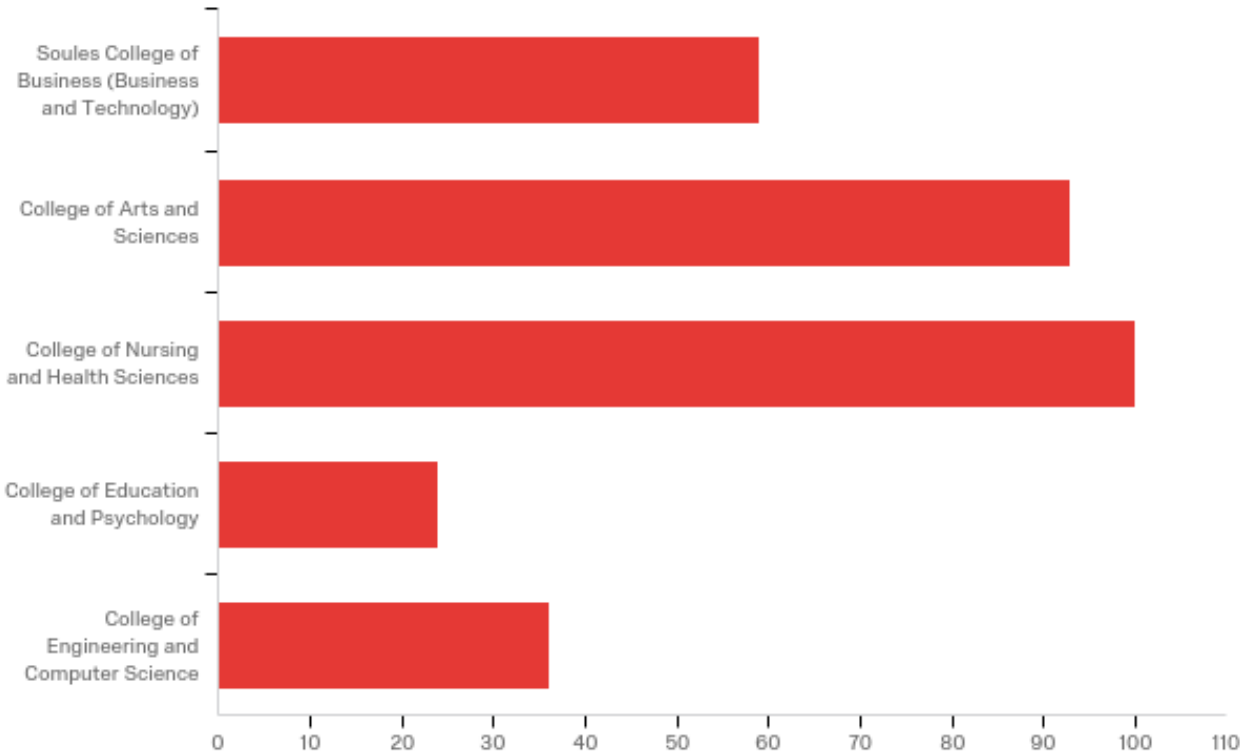

Select one (1) University of Texas at Tyler college that your major falls under.

#	Answer	%	Count
1	Soules College of Business (Business and Technology)	18.91%	59
2	College of Arts and Sciences	29.81%	93
3	College of Nursing and Health Sciences	32.05%	100
4	College of Education and Psychology	7.69%	24
5	College of Engineering and Computer Science	11.54%	36
	Total	100%	312