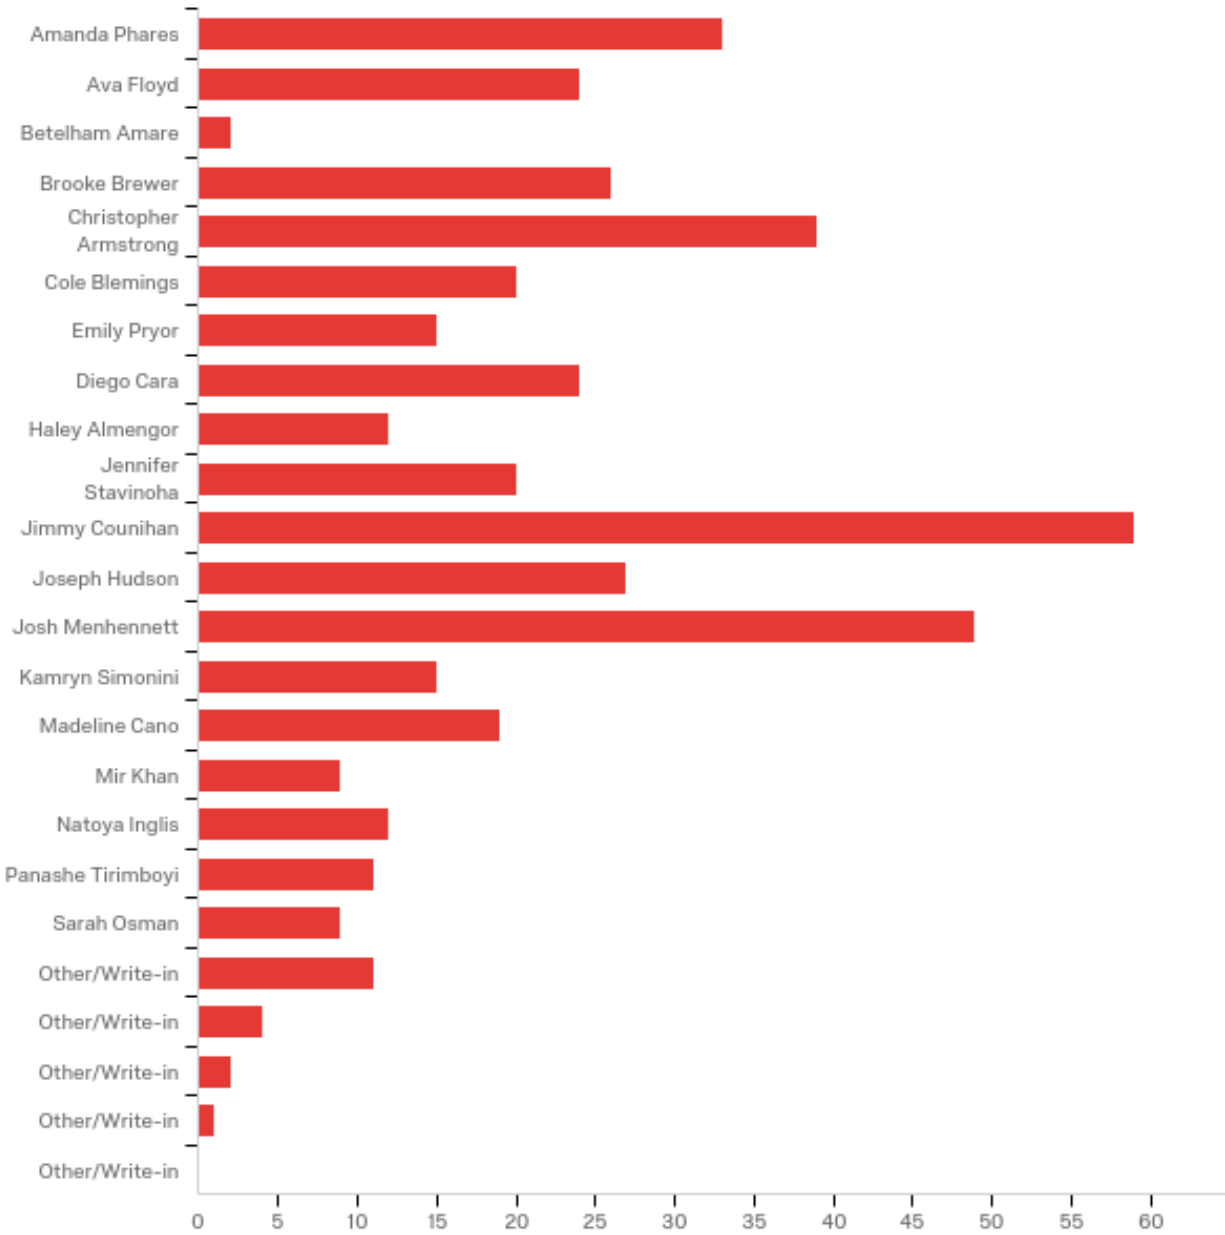

Select up to five (5) candidates to represent the Freshman Class of 2022 in the Student Government Association at the University of Texas at Tyler.

#	Answer	%	Count
7	Amanda Phares	7.45%	33
8	Ava Floyd	5.42%	24
3	Betelham Amare	0.45%	2
12	Brooke Brewer	5.87%	26