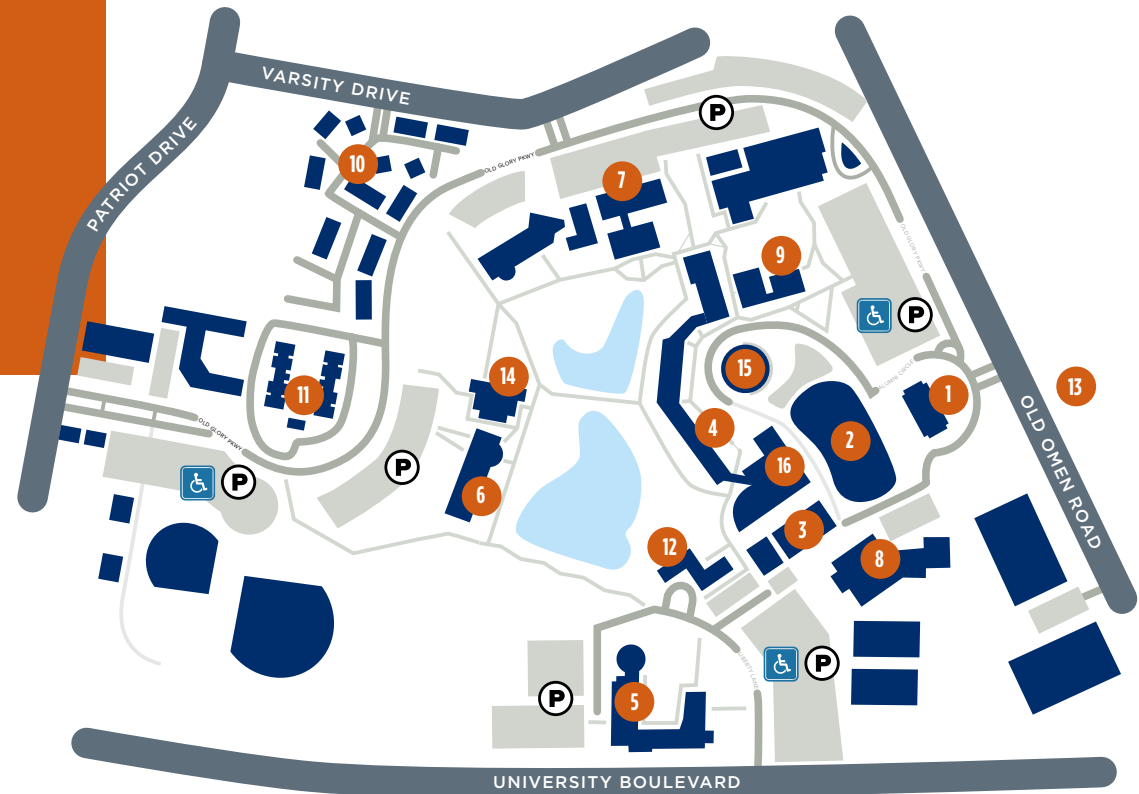

Discover PATRIOT PREMIERE PREVIEW DAY

SCHEDULE OF EVENTS

- 9:30 AM** 8 **Check-in** — Herrington Patriot Center (HPC) Foyer
- 10 AM** 8 **Welcome** — Herrington Patriot Center (HPC)
- 11 AM–Noon Academic Sessions**
- 3 PHE — **College of Arts and Sciences**
 - 5 COB 111 — **School of Health Professions**
 - 5 COB 103 — **College of Education and Psychology**
 - 5 COB 112 — **Soules College of Business**
 - 7 RBN 3035 — **College of Engineering**
 - 5 COB 180 — **School of Nursing**
 - 5 COB 227 — **CAP Session**
- Noon–2 PM**
- 8 **Showcase** — Herrington Patriot Center (HPC)
 - 2 **Lunch** — Herrington Patriot Center (HPC) with Jazz Band
 - 5 **Application Station** — COB Computer Lab 252
 - 9 **Nursing Tours** — Interactive activities
 - 14 **Starbucks** — Robert R. Muntz Library
 - 16 **UT Tyler Campus Store** — University Center
 - 2 **Tours** — Leaving every 15 minutes from Patriot Plaza;
Last tour at 1:15 p.m.
- Housing Tours** — Available at:
- 12 Ornelas Hall
 - 10 University Pines
 - 11 Patriot Village
 - 13 Liberty Landing

- | | |
|-------------------------------------|------------------------------|
| 1 Alumni House | 9 Braithwaite Building (BRB) |
| 2 Patriot Plaza | 10 University Pines |
| 3 Physical & Health Education (PHE) | 11 Patriot Village |
| 4 Stewart Hall (One-Stop) | 12 Ornelas Hall |
| 5 Soules College of Business (COB) | 13 Liberty Landing |
| 6 W.T. Brookshire Hall (WTB) | 14 Robert R. Muntz Library |
| 7 Ratliff Building North (RBN) | 15 Riter Tower |
| 8 Herrington Patriot Center | 16 University Center |

- | | |
|--|---------------------------|
| 56 School of Nursing | 61 Delta Sigma Theta |
| 57 National Student Nurse Association | 62 Alpha Tau Omega |
| 58 UT Tyler School of Medicine | 63 Delta Sigma Theta |
| 59 School of Medicine SMILE Center Simulated Patient Program | 64 Sigma Alpha Epsilon |
| 60 Rec Sports | 65 Delta Gamma |
| | 66 Greek Affairs |
| | 67 Information Technology |